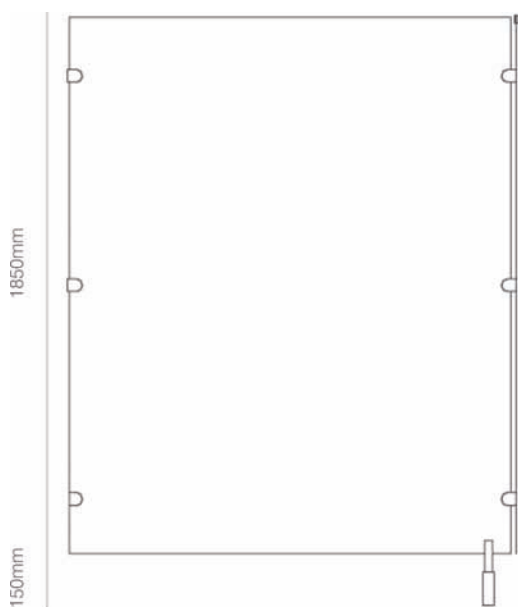

# TROPIC

TECHNICAL INFORMATION

Uniclass	
L2226	
CI/SIB	
(22)	X

2006

Easy on the eye, our Tropic range has 19mm thick high quality MFC panels with sleek SAA fittings and colour matched edging.

Easy slide latch with door buffer.

## TECHNICAL INFORMATION

- Item:** WC cubicle partitions, doors and front panels
- Board:** 19mm moisture resistant melamine faced chipboard available from Polyrey Panoprey range
- Edging:** Material core is black, this is machined to a rounded profile with the corners of doors & front panels rounded off to remove all sharp edges
- Fittings:** Satin anodised aluminium (to AA25)
- Includes:** Indicator bolt with external emergency release  
 Pair of rise/fall face/spine fix hinges  
 U shape wall and panel fixing brackets  
 Adjustable height support leg angle headrail
- Options:** Toilet roll holder and hat & coat hook