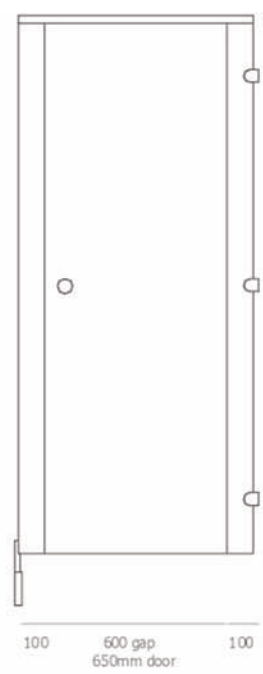

# TROPIC

TECHNICAL INFORMATION

Uniclass	
L2226	
CI/SIB	
(22)	X

2006

Easy on the eye, our Tropic range has 19mm thick high quality MFC panels with sleek SAA fittings and colour matched edging.

Easy slide latch with door buffer.

Bolt through fittings for extra strength.

## TECHNICAL INFORMATION

- Item:** WC cubicle partitions, doors and front panels
- Board:** 19mm moisture resistant melamine faced chipboard available from Polyrey Panoprey range
- Edging:** Material core is black, this is machined to a rounded profile with the corners of doors & front panels rounded off to remove all sharp edges
- Fittings:** Satin anodised aluminium (to AA25)
- Includes:** Indicator bolt with external emergency release  
 Pair of rise/fall face/spine fix hinges  
 U shape wall and panel fixing brackets  
 Adjustable height support leg angle headrail
- Options:** Toilet roll holder and hat & coat hook