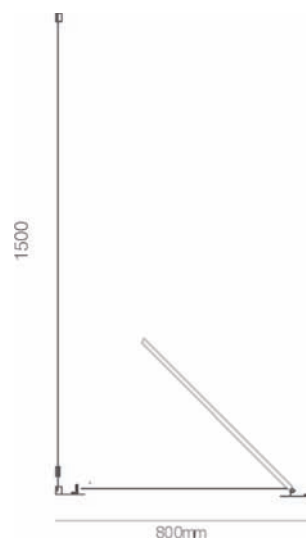

TROPIC

TECHNICAL INFORMATION

1. **Item:** WC cubicle partitions, doors and front panels
2. **Board:** 19mm moisture resistant melamine faced chipboard available from Polyrey Panoprey range
3. **Edging:** Material core is black, this is machined to a rounded profile with the corners of doors & front panels rounded off to remove all sharp edges
4. **Fittings:** Satin anodised aluminium (to AA25)
5. **Includes:** Indicator bolt with external emergency release
   Pair of rise/fall face/spine fix hinges
   U shape wall and panel fixing brackets
   Adjustable height support leg angle headrail
6. **Options:** Toilet roll holder and hat & coat hook

Drawings are shown as a cubicle size guide, all cubicles are made to suit your site dimensions.

Technical information for standard cubicle ranges - E & OE 19/2003
© All copyright reserved Aaztec Associates Ltd

Aaztec Associates Ltd
Becklands Close Bar Lane Roelcliffe
Boroughbridge North Yorkshire YO51 9NR
Tel: 01423 326 400 Fax: 01423 325 115
www.aaztec.com sales@aaztec.com